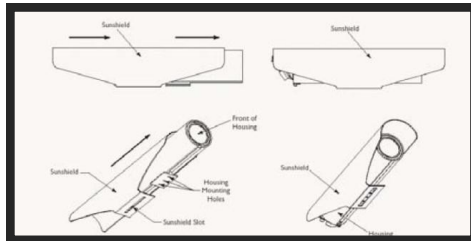

### FEATURES

- Adjustable focal length and focus
- NEMA-6P, Enclosure
- Internal heater
- Fully adjustable mounting hardware with 1-1/2" coupling (not shown)
- NEMA 4, 4X junction box for camera power, video, and zoom lens control-wiring (not shown)
- Sony Lens and Camera with 1/4-type EX view HAD CCD
- Aigis Housing and Sunshield

### SPECIFICATIONS

<b>HORIZONTAL RESOLUTION</b>	550 TV Lines
<b>SENSITIVITY</b>	1.0 lx (F1.6, 50 IRE)
<b>ZOOM/FOCUS ADJUSTMENTS</b>	Focal length and focus adjustable through a molex connector at the traffic cabinet or at the camera junction box
<b>CONNECTIONS (AT JUNCTION BOX)</b>	BNC connector for video, two (2) wires for power, and three (3) wires for lens control
<b>WEIGHT</b>	12 pounds (5.5 Kg), including camera, lens, housing, sunshield and mounting bracket
<b>ENVIRONMENTAL TEMPERATURE &amp; RH</b>	-37°C to 74°C (-35°F to +165°F) <5 to 100% Relative Humidity
<b>POWER</b>	115 VAC, 60/60 Hz (3 to 16W)